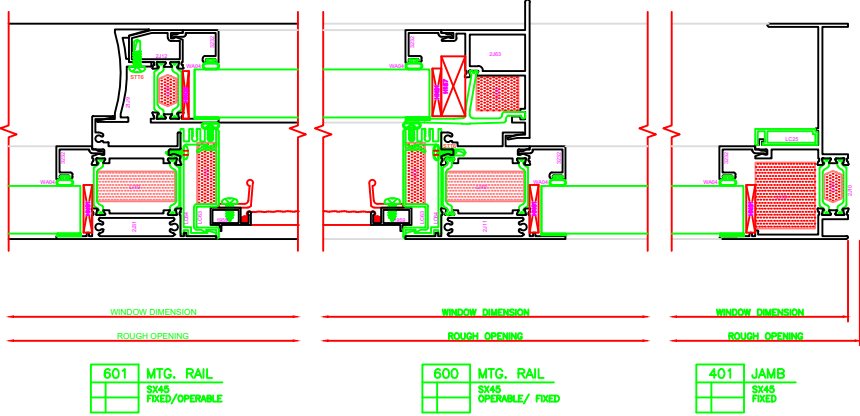

601 MTG. RAIL
SIKAS
FIXED/OPERABLE

600 MTG. RAIL
SIKAS
OPERABLE/ FIXED

401 JAMB
SIKAS
FIXED

101 HEAD
SIKAS
FIXED

201 SILL
SIKAS
FIXED

100 HEAD
SIKAS
OPERABLE SASH

200 SILL
SIKAS
OPERABLE SASH