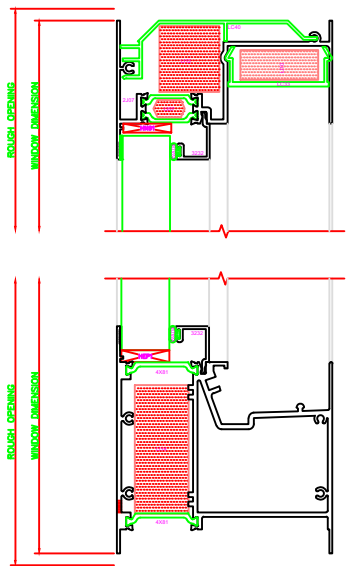

601 MTG. RAIL
SIKAS
FIXED/OPERABLE

600 MTG. RAIL
SIKAS
OPERABLE/ FIXED

401 JAMB
SIKAS
FIXED

101 HEAD
SIKAS
FIXED

201 SILL
SIKAS
FIXED